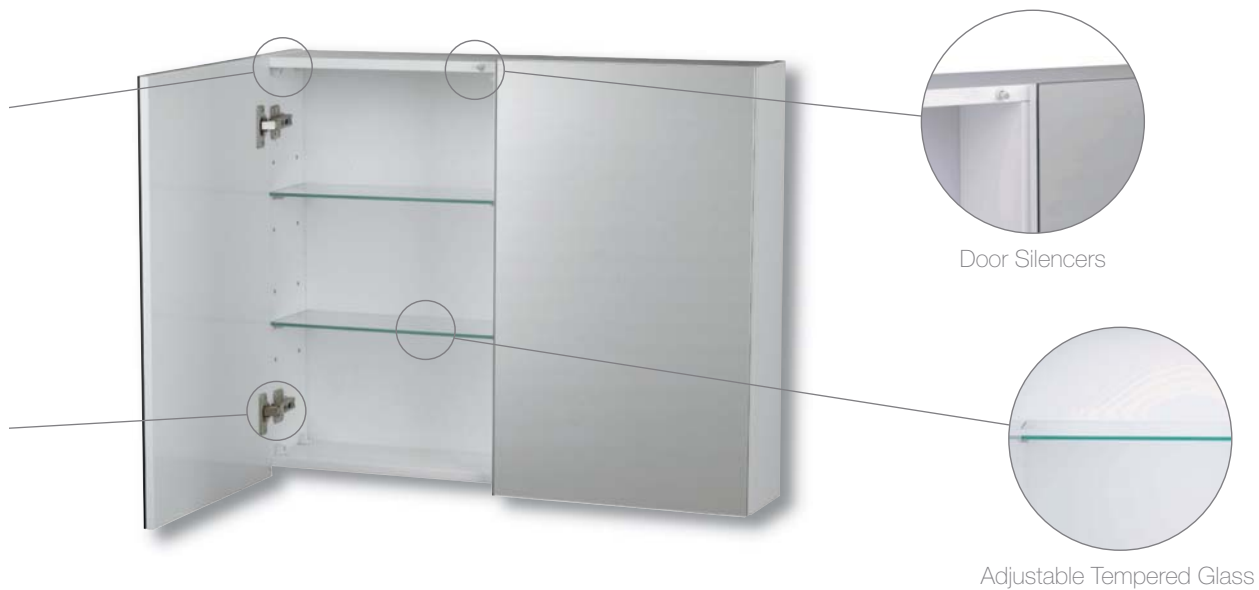

## madison

- moisture resistant mdf construction
- concealed assembly
- concealed hinges
- attractive and durable two-pack polyurethane finish
- soft close door silencers fitted
- quality mirrors
- adjustable tempered glass shelves

## mayfair

- moisture resistant mdf construction
- concealed assembly
- concealed hinges
- attractive and durable two-pack polyurethane finish
- soft close door silencers fitted
- quality bevelled edge mirrors
- adjustable tempered glass shelves

Bevelled Edge Mirror

## manhattan

- moisture resistant mdf construction
- concealed assembly
- concealed hinges
- attractive and durable two-pack polyurethane finish
- soft close door silencers fitted
- quality mirrors
- adjustable tempered glass shelves