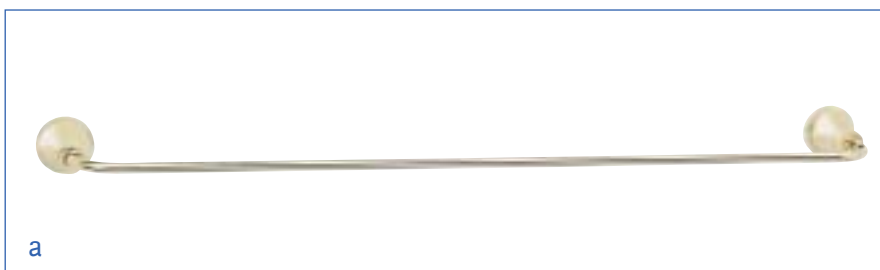

BASTOWTM

GEORGIAN^{EX}

Accessories

- a. Single Towel Rail - 750mm
- b. Double Towel Rail - 750mm
- c. Towel Ring
- d. Toilet Roll Holder
- e. Robe Hook

Other accessories include:
Glass Shower Shelf 450mm, Soap Dish and Toothbrush Holder.