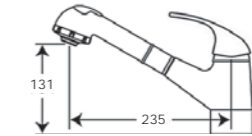

4L15-7070 Sink Mixer with Pull-Out Spray ★★★