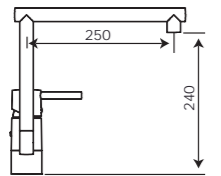

9620-7070 Sink Mixer ★★★★★