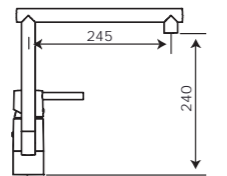

9630-7070 Sink Mixer ★★★★★