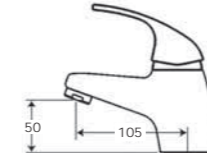

4500-7070 Sink Mixer (250mm) ★★★★★

4550-7070 Basin Mixer ★★★

FM Mattsson 4000L Series

4L18-7070 Bar Mixer ★★★

4L50-7070 Basin Mixer ★★★

4L75-7070 Concealed Bath or Shower Mixer ^

4L00-7070 Sink Mixer 250mm ★★★ also available 150mm