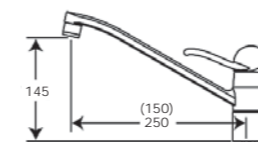

9100-7070 Sink Mixer 250mm ★★★ also available 150mm

9060-7070 Bidet Mixer ^

9115-7070 Sink Mixer with Pull-Out Spray ★★★

9110-7070 Gooseneck Sink Mixer ★★★

9118-7070 Bar Mixer ★★★

9050-7070 Basin Mixer ★★★