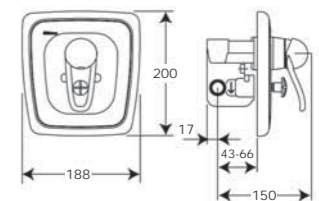

9178-7070 Concealed Bath or Shower Mixer with Diverter ^