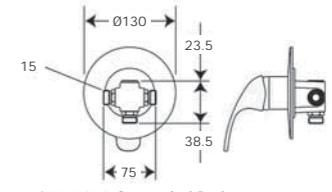

4500-7070 Sink Mixer (250mm) ★★★★★

4550-7070 Basin Mixer ★★★

FM Mattsson 4000L Series

4L18-7070 Bar Mixer ★★★

4L50-7070 Basin Mixer ★★★

4L75-7070 Concealed Bath or Shower Mixer ^

4L00-7070 Sink Mixer 250mm ★★★ also available 150mm