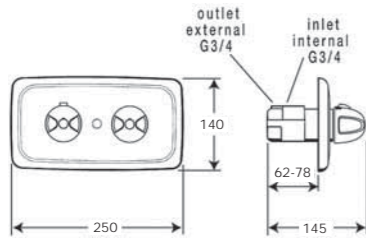

4500-7070 Sink Mixer (250mm) ★★★★★

4550-7070 Basin Mixer ★★★

^ WELS does not apply

FM Mattsson Dimensions

FM Mattsson 9000L Series

9210-7070 Exposed Shower Safety Mixer ^

9220-7070 Concealed Bath or Shower Safety Mixer ^