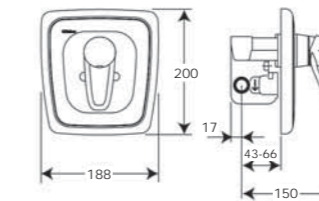

9177-7070 Concealed Bath or Shower Mixer ^