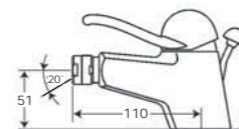

9100-7070 Sink Mixer 250mm ★★★ also available 150mm

9060-7070 Bidet Mixer ^

9115-7070 Sink Mixer with Pull-Out Spray ★★★

9110-7070 Gooseneck Sink Mixer ★★★

9118-7070 Bar Mixer ★★★

9050-7070 Basin Mixer ★★★