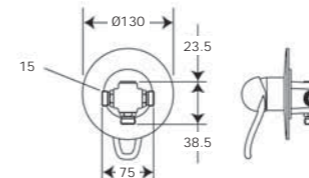

9100-7070 Sink Mixer 250mm ★★★ also available 150mm

9060-7070 Bidet Mixer ^

9115-7070 Sink Mixer with Pull-Out Spray ★★★

9110-7070 Gooseneck Sink Mixer ★★★

9118-7070 Bar Mixer ★★★

9050-7070 Basin Mixer ★★★