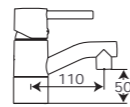

9650-7070 Basin Mixer ★★★★★