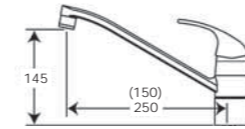

4500-7070 Sink Mixer (250mm) ★★★★★

4550-7070 Basin Mixer ★★★

FM Mattsson 4000L Series

4L18-7070 Bar Mixer ★★★

4L50-7070 Basin Mixer ★★★

4L75-7070 Concealed Bath or Shower Mixer ^

4L00-7070 Sink Mixer 250mm ★★★ also available 150mm