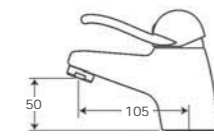

9100-7070 Sink Mixer 250mm ★★★ also available 150mm

9060-7070 Bidet Mixer ^

9115-7070 Sink Mixer with Pull-Out Spray ★★★

9110-7070 Gooseneck Sink Mixer ★★★

9118-7070 Bar Mixer ★★★

9050-7070 Basin Mixer ★★★