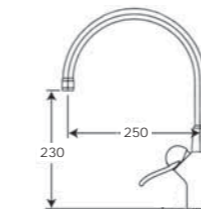

4L10-7070 Gooseneck Sink Mixer ★★★

4L15-7070 Sink Mixer with Pull-Out Spray ★★★

4L60-7070 Bidet Mixer ^

4L77-7070 Concealed Bath or Shower Mixer ^

4L78-7070 Concealed Bath or Shower Mixer with Diverter ^

FM Mattsson 9000 Series

9100-7070 Sink Mixer 250mm ★★★ also available 150mm

9060-7070 Bidet Mixer ^

9115-7070 Sink Mixer with Pull-Out Spray ★★★

9110-7070 Gooseneck Sink Mixer ★★★

9118-7070 Bar Mixer ★★★

9050-7070 Basin Mixer ★★★