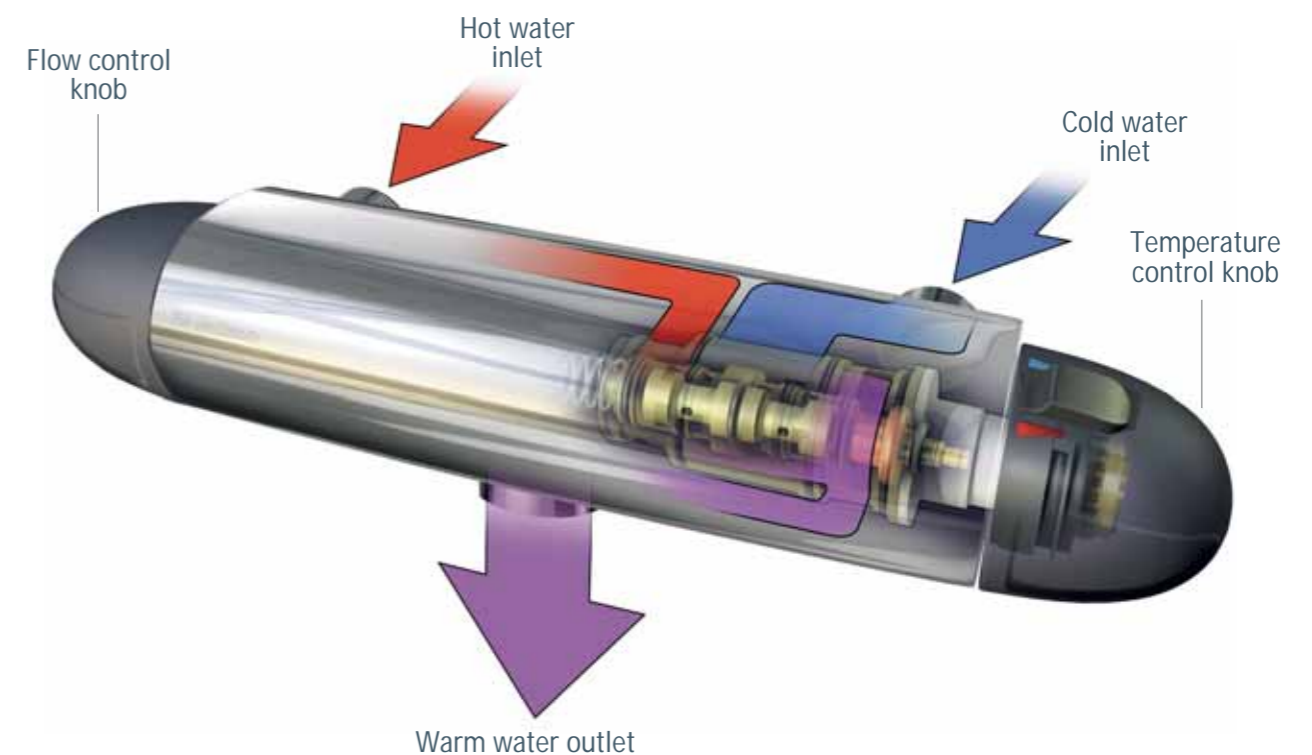

FM Mattsson's World Patented Single Lever Mixer Cartridge.

FM Mattsson PBT Series

Pressure balancing, thermostatic mixing valves.

Intelligent Technology

An intelligent choice for any home, ideal for families with young children or elderly members. FM Mattsson's PBT mixers are designed to prevent scalding accidents in the bath or shower, by combining hot and cold water before it reaches the outlet. Factory pre-set to a maximum of 38°C, the water temperature can only be increased by deliberate over-riding of the safety lock. If the cold water supply fails, the mixer will instantly shut off, thus preventing any risk of scalding.

The pressure balancing mechanism, unique to FM Mattsson, will offset pressure changes in the water supply, so there is always a steady, constant temperature at the outlet, preventing the discomfort of a hot water burst when a toilet is flushed or another tap turned on. Made from quality materials, FM Mattsson PBT mixers meet all relevant Australian standards.

9210-7070 Exposed Pressure Balancing Thermostatic Shower Mixer

9220-7070 Concealed Bath or Shower Mixer with flow control and adjustable temperature

Make safety a priority in your home.

Combining pressure balance and thermostatic control in a single unit, intelligent thinkers can't go past FM Mattsson's PBT Series.