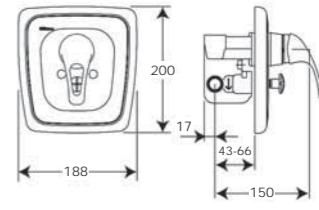

4L78-7070 Concealed Bath or Shower Mixer with Diverter ^