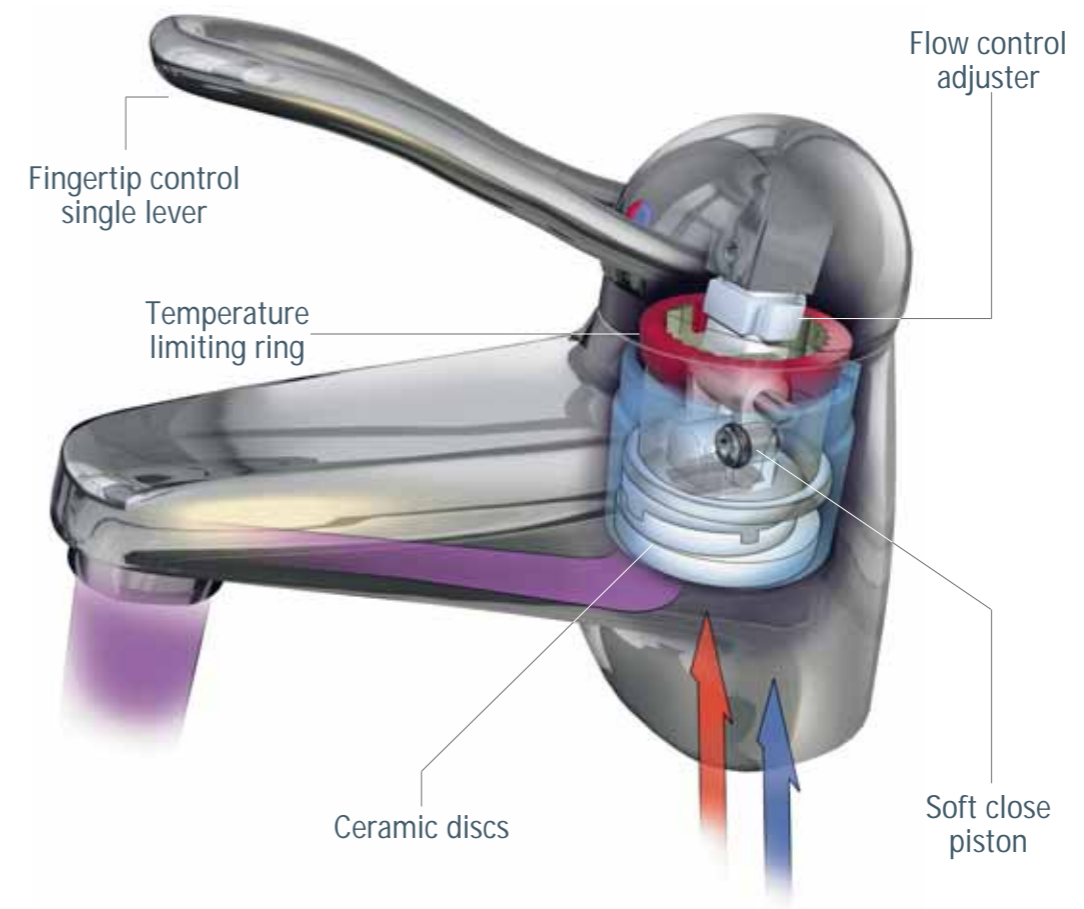

FM Mattsson is a world leader in mixer technology. Our world patented mixer cartridges are incredibly simple yet amazingly brilliant.

In another world first, FM Mattsson also invented and patented the pressure balanced thermostatic mixer cartridge, used in our PBT mixers. This cartridge is designed to deliver warm water at a selected temperature, unaffected by changes

in water pressure—no more hot bursts when someone flushes the toilet! This pressure balancing feature, unique to FM Mattsson, combined with the mixer's safety temperature lock, effectively prevents scalding accidents. As an added safety feature, if the cold water supply is interrupted, the mixer will instantly shut off.

A Clever Cartridge

Our single lever mixer cartridge was the first in the world to include Softclose® technology and in-built silencing filter to reduce flow noise to a whisper and prevent water hammer in the pipework.

This clever cartridge allows you to prevent accidental scalds by limiting the maximum hot water temperature with a simple adjustment of the temperature lock, as well as save water and prevent splash back by locking the maximum flow at the desired rate.