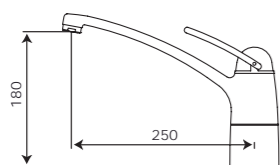

FM Mattsson Lady G

4500-7070 Sink Mixer (250mm) ★★★★★