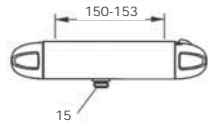

4500-7070 Sink Mixer (250mm) ★★★★★

4550-7070 Basin Mixer ★★★

^ WELS does not apply

FM Mattsson Dimensions

FM Mattsson 9000L Series

9210-7070 Exposed Shower Safety Mixer ^

9220-7070 Concealed Bath or Shower Safety Mixer ^