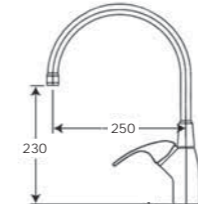

4500-7070 Sink Mixer (250mm) ★★★★★

4550-7070 Basin Mixer ★★★

FM Mattsson 4000L Series

4L18-7070 Bar Mixer ★★★

4L50-7070 Basin Mixer ★★★

4L75-7070 Concealed Bath or Shower Mixer ^

4L00-7070 Sink Mixer 250mm ★★★ also available 150mm