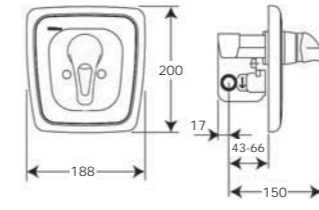

4L77-7070 Concealed Bath or Shower Mixer ^