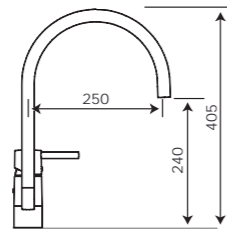

9610-7070 Sink Mixer ★★★★★