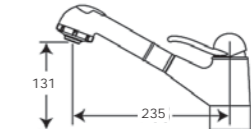

9100-7070 Sink Mixer 250mm ★★★ also available 150mm

9060-7070 Bidet Mixer ^

9115-7070 Sink Mixer with Pull-Out Spray ★★★

9110-7070 Gooseneck Sink Mixer ★★★

9118-7070 Bar Mixer ★★★

9050-7070 Basin Mixer ★★★