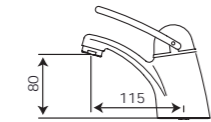

4550-7070 Basin Mixer ★★★