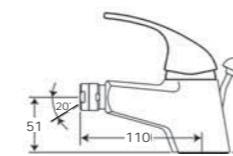

4L60-7070 Bidet Mixer ^