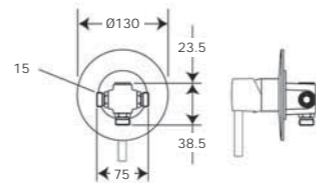

9675-7070 Bath or Shower Mixer ^