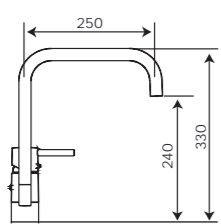

FM Mattsson Garda

9600-7070 Sink Mixer ★★★★★