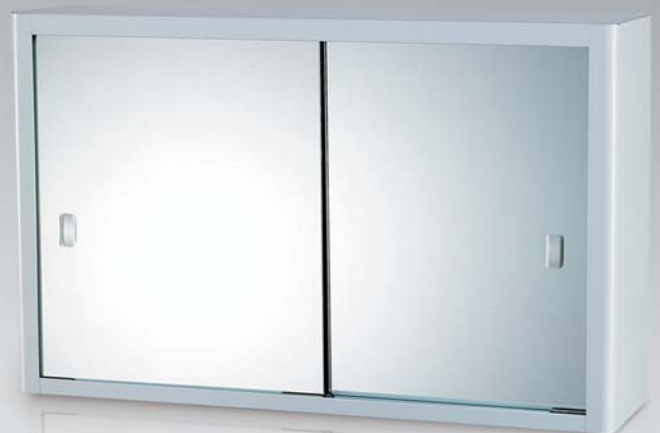

W610mm x H380mm x D143mm