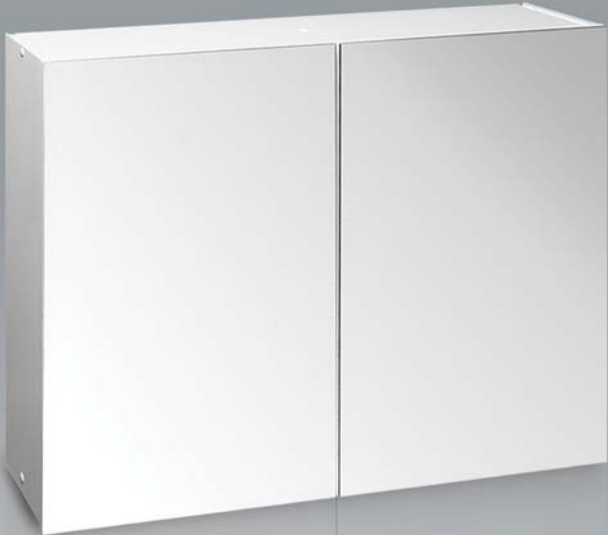

SUP751

Supreme 2 Door
Modern Cabinet White