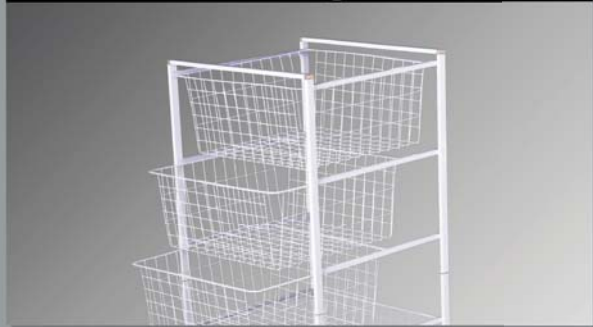

The extensive **Award**® bathroom range includes:

Storage

Visit www.awardbrands.com.au to explore our full range of products