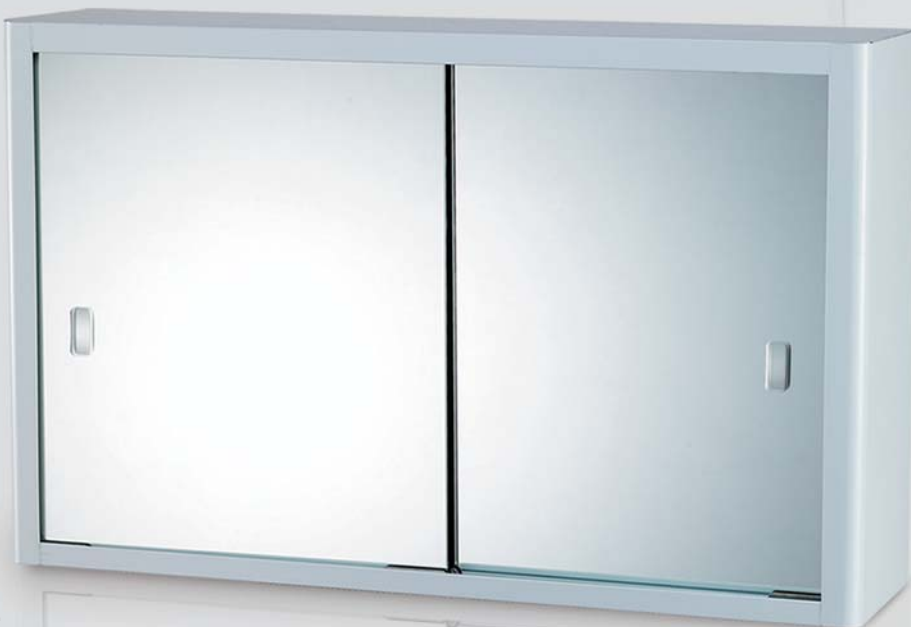

CMW761

Grande 2 Door Cabinet White

W765mm x H460mm x D143mm